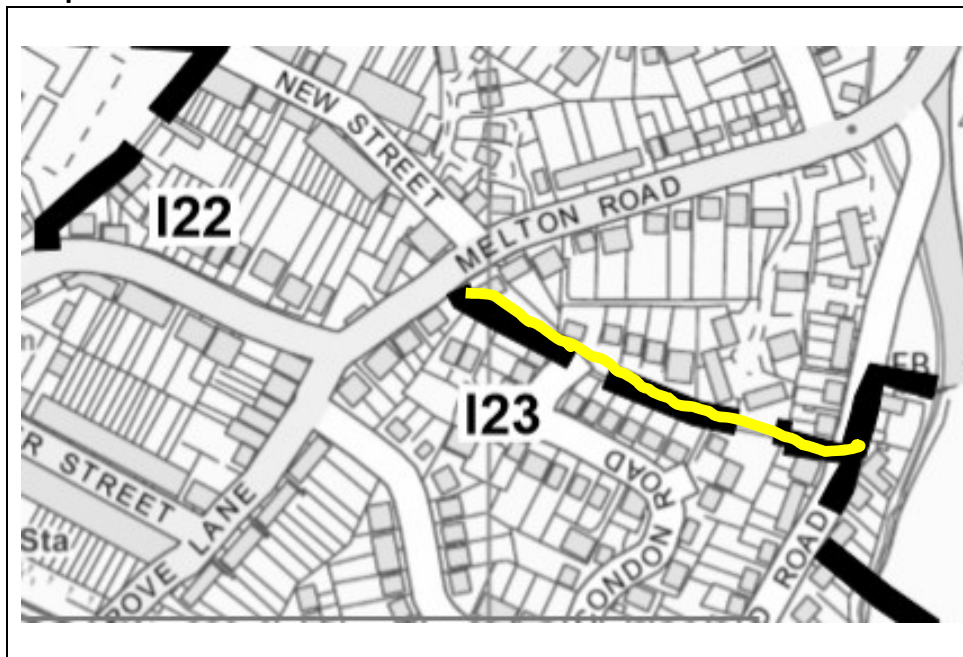

Location: Melton Road/Breachfield Road jitty

Task # 20

Date: 16th July 19

Review Date: Jan 20

Map:

This Jitty was cleared back in February of the worst of the overgrowing Ivy.

Today we cleared the summer overgrowth, some over hanging bramble, nettles and bind weed.

Down by Breachfield Road - Before

Down by Breachfield Road - After

Middle of Jitty - Before

Middle of Jitty - After

Melton Road end - Before

Melton Road end - After